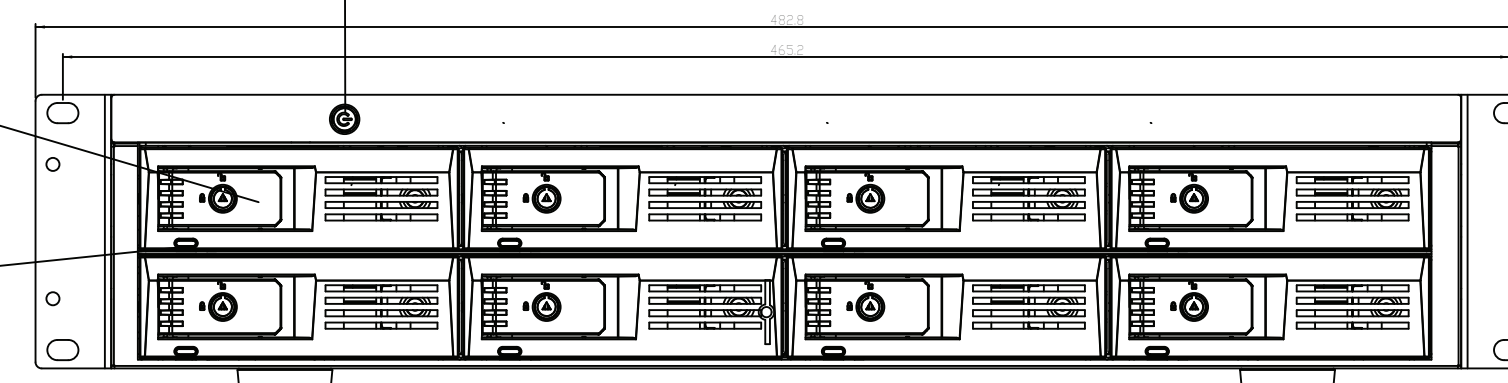

Power switch & Power LED

3.5" HDD x 8

HDD LED