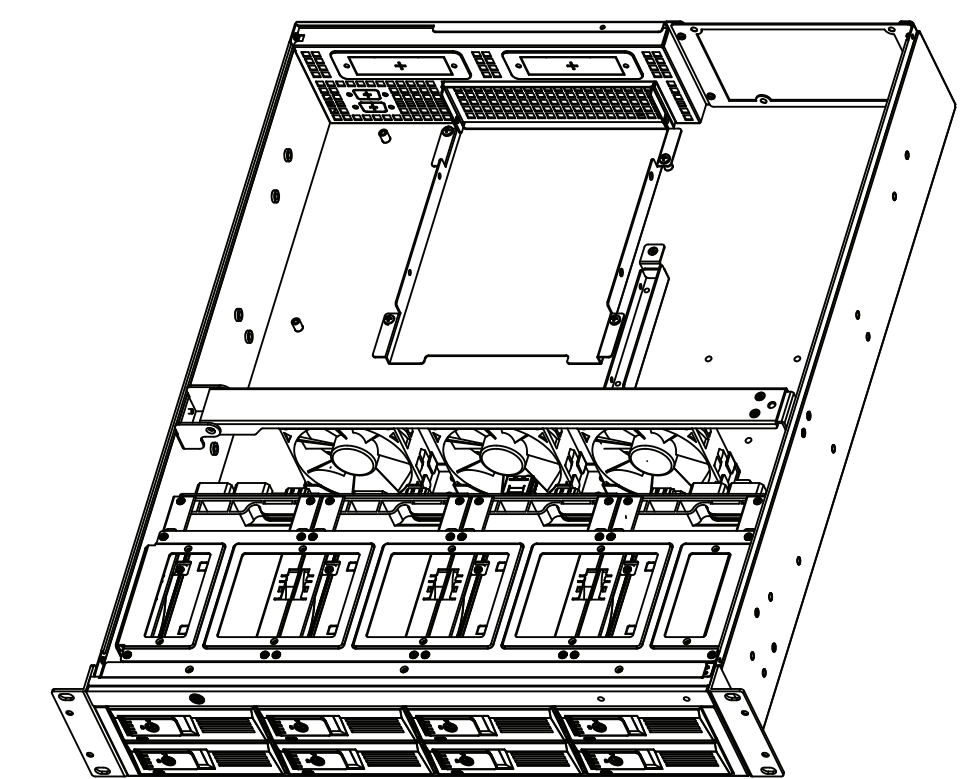

Power switch & Power LED

3.5" HDD x 8

HDD LED