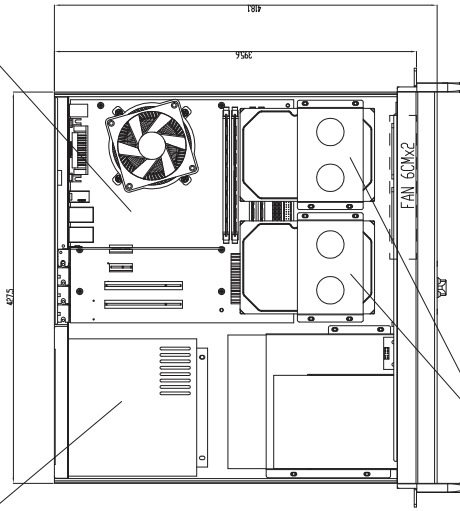

Model NO	D-213ASE-MATX
Ext	5.25" x 1 + 3.5" x 1
H/d	3.5" x 2
M/B	9.6" x 9.6"
Fan	60Mx2 (Option)
Slot	4 (Low Profile)
Rev	

Low profile x 4

PS2 Power

9.6" x 9.6" Micro ATX

3.5" HDD x 2

Power LED HDD LED