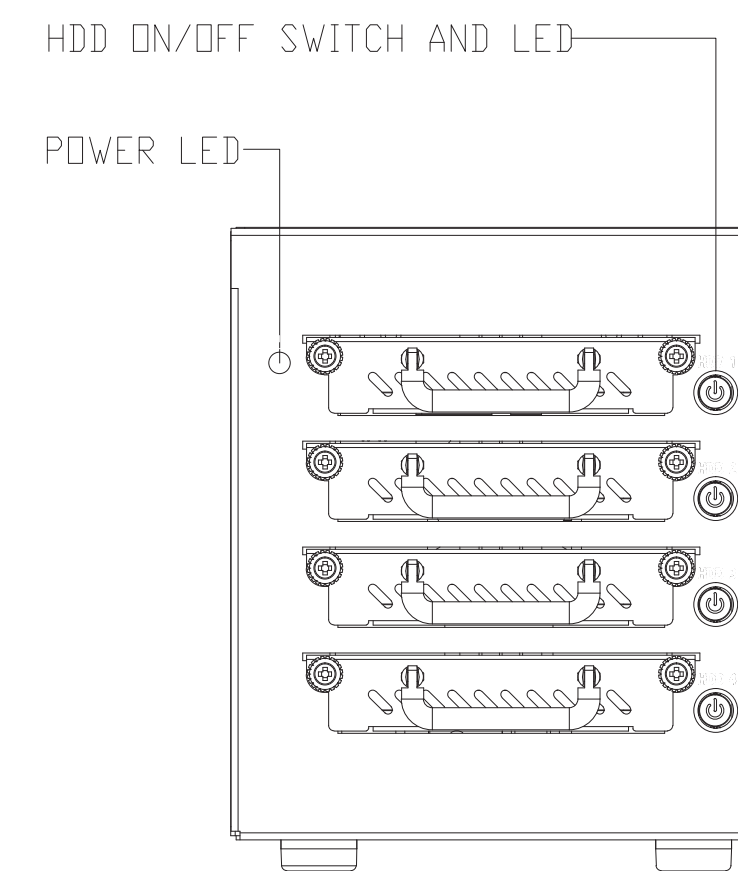

Model NO	AN-EX254
Ext	2.5" x 4
Interface	Centronic x1
Fan	60mm x1
Power	150W Open fram

CLOSE

OPEN