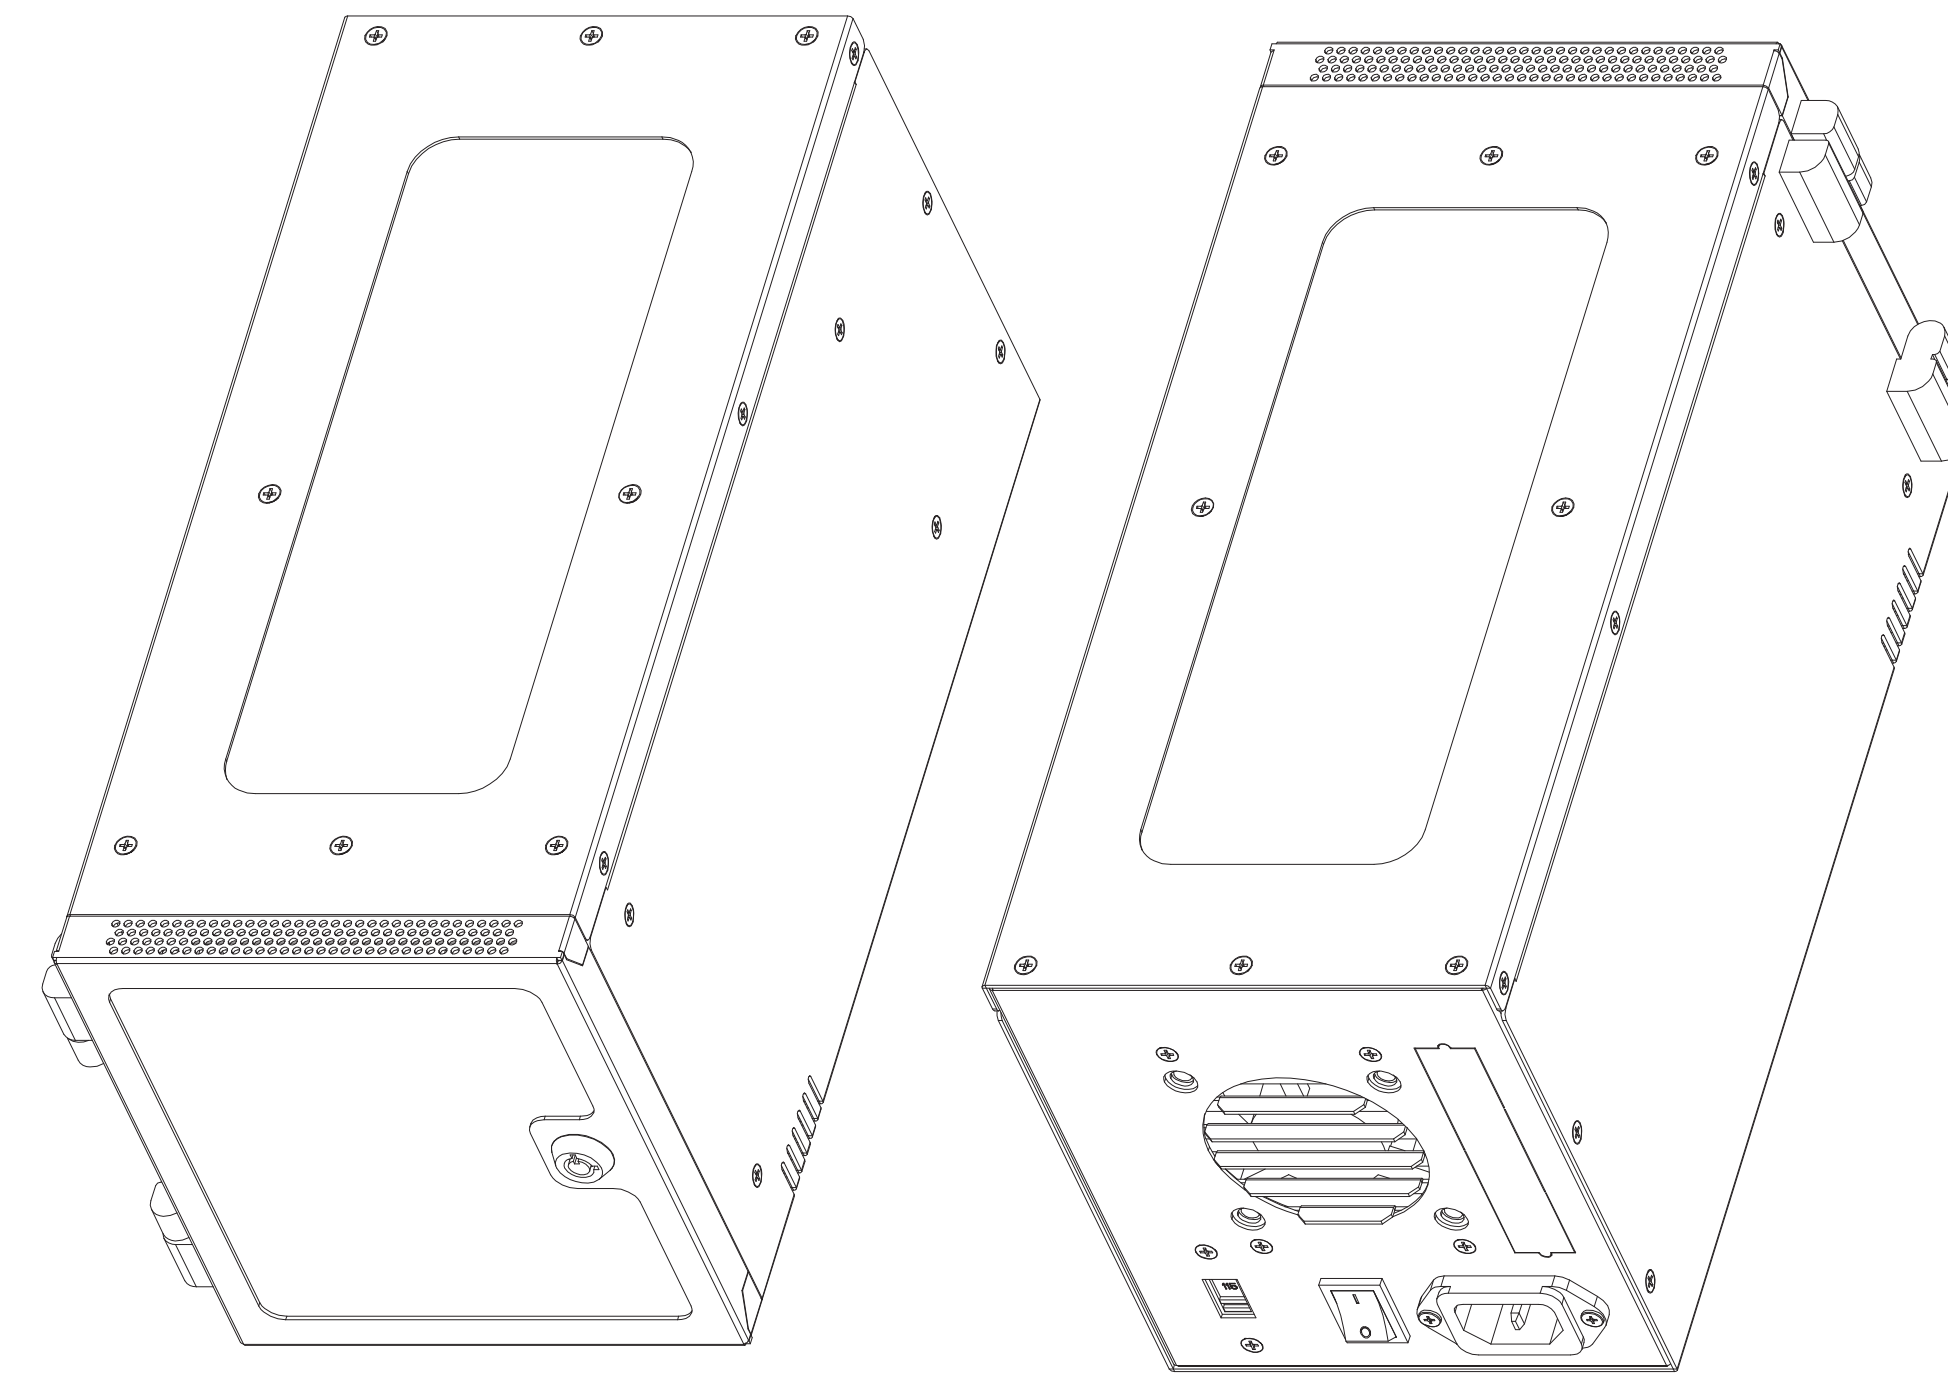

Model NO	AN-EX254
Ext	2.5" x 4
Interface	Centronic x1
Fan	60mm x1
Power	150W Open fram

CLOSE

OPEN