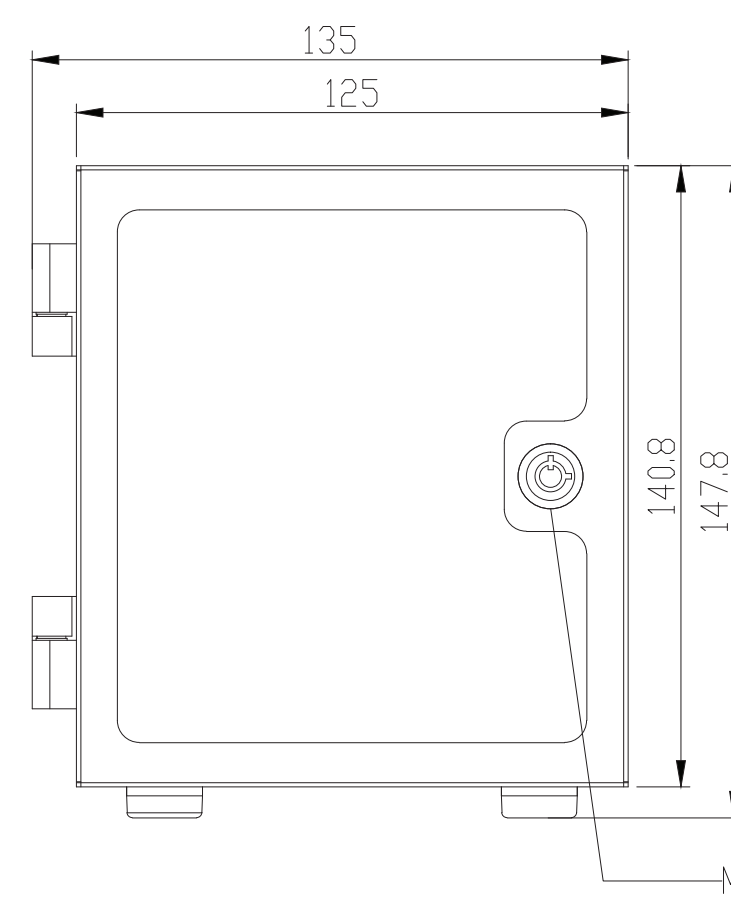

Model NO	AN-EX254
Ext	2.5" x 4
Interface	Centronic x1
Fan	60mm x1
Power	150W Open fram

CLOSE

OPEN