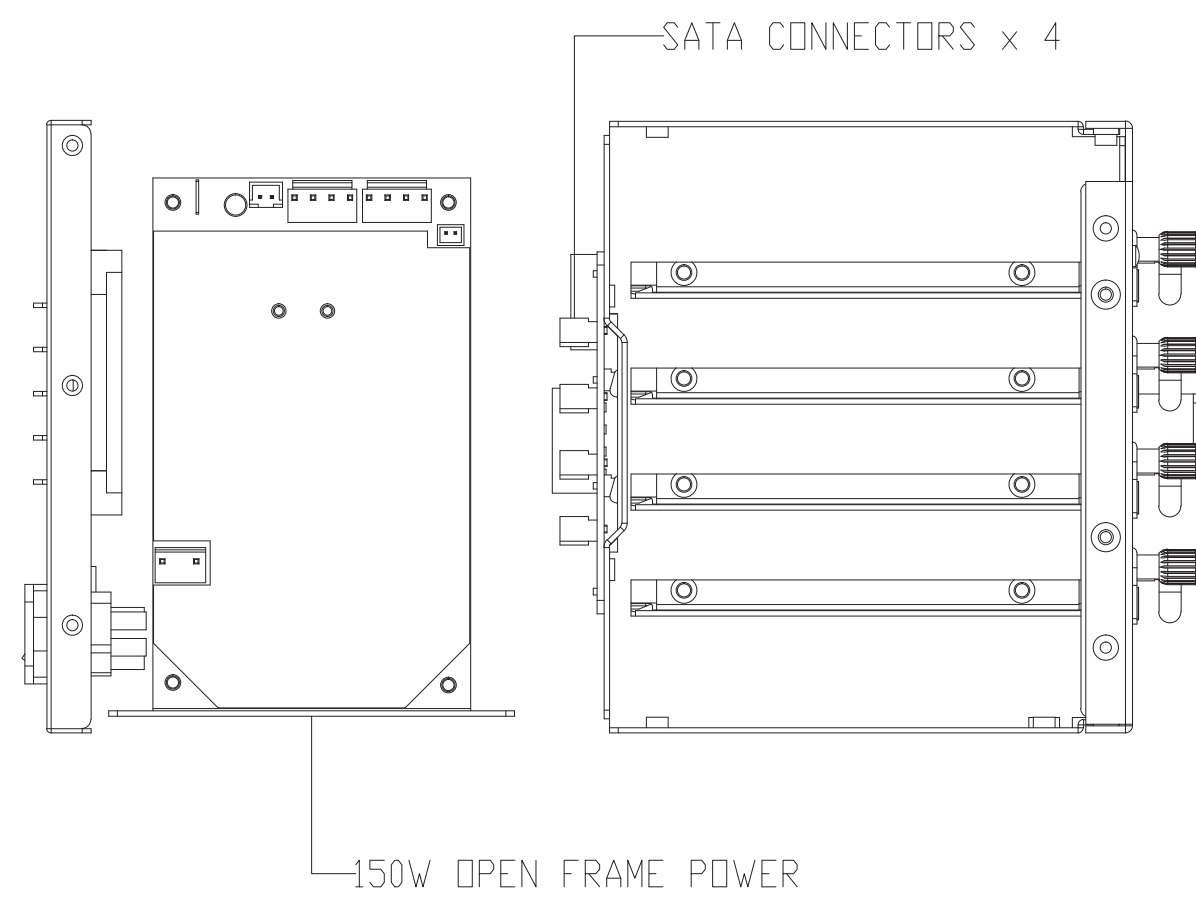

Model NO	AN-EX254
Ext	2.5" x 4
Interface	Centronic x1
Fan	60mm x1
Power	150W Open fram

CLOSE

OPEN